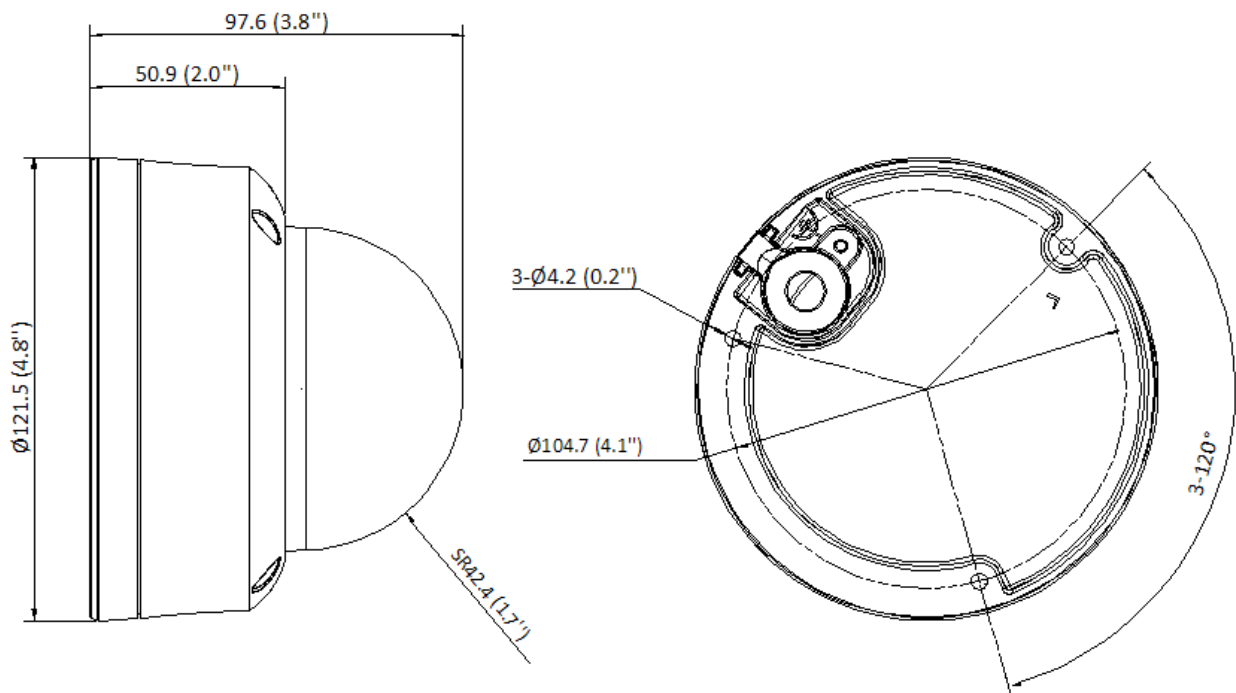

## ▪ Specification

Camera	
Image Sensor	1/2.7" Progressive Scan CMOS
Max. Resolution	2560 × 1920
Min. Illumination	Color: 0.001 Lux @ (F1.0, AGC ON), 0 Lux with light
Shutter Time	1/3 s to 1/100,000 s
Day & Night	24/7 color imaging
Angle Adjustment	Pan: 0° to 355°, tilt: 0° to 75°, rotate: 0° to 355°
Lens	
Lens Type	Fixed focal lens, 2.8 and 4 mm optional
Focal Length & FOV	2.8 mm, horizontal FOV 95°, vertical FOV 70°, diagonal FOV 125° 4 mm, horizontal FOV 76°, vertical FOV 57°, diagonal FOV 98°
Lens Mount	M12
Iris Type	Fixed
Aperture	F1.0
Depth of Field	2.8 mm: 2 m to ∞ 4 mm: 2.7 m to ∞
DORI	
DORI	2.8 mm, D: 64 m, O: 25 m, R: 12 m, I: 6 m 4 mm, D: 82 m, O: 32 m, R: 16 m, I: 8 m
Illuminator	
Supplement Light Type	White Light
Supplement Light Range	Up to 30 m
Smart Supplement Light	Yes
Video	
Main Stream	50 Hz: 20 fps (2560 × 1920) 25 fps (2560 × 1440, 1920 × 1080, 1280 × 720) 60 Hz: 20 fps (2560 × 1920) 30 fps (2560 × 1440, 1920 × 1080, 1280 × 720)
Sub-Stream	50 Hz: 25 fps (1280 × 720, 640 × 480, 640 × 360) 60 Hz: 30 fps (1280 × 720, 640 × 480, 640 × 360)
Video Compression	Main stream: H.265+/H.265/H.264+/H.264, Sub-stream: H.265/H.264/MJPEG
Video Bit Rate	32 Kbps to 16 Mbps
H.264 Type	Baseline Profile, Main Profile, High Profile
H.265 Type	Main Profile
Bit Rate Control	CBR, VBR
Region of Interest (ROI)	1 fixed region(s) for main stream
Network	
Protocols	TCP/IP, ICMP, DHCP, DNS, DDNS, HTTP, HTTPS, RTP, RTSP, NTP, UPnP, IGMP, IPv6, UDP, QoS, Bonjour, FTP, 802.1x, SMTP
Simultaneous Live View	Up to 6 channels
API	Open Network Video Interface (Profile S), ISAPI, SDK

## ▪ Available Model

IPC-D159H (2.8/4 mm)

## ▪ Dimension

Unit: mm (inch)