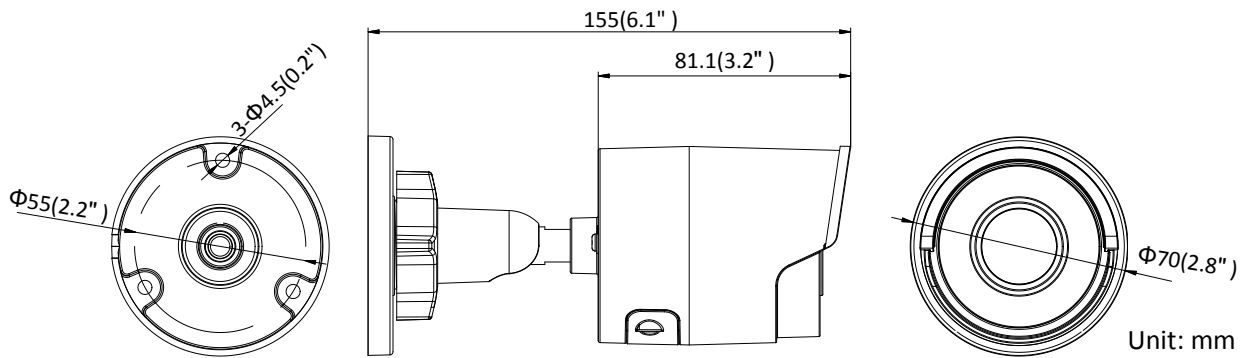

Dimensions