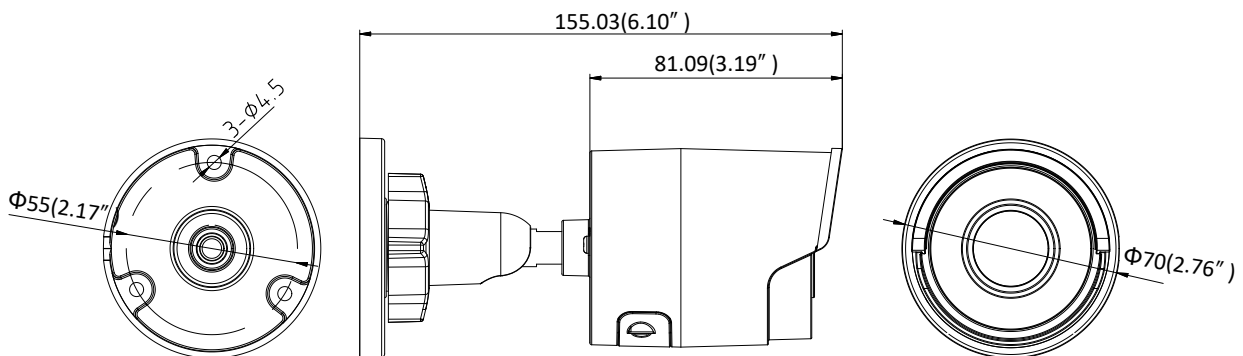

General Function	One-key Reset, Anti-Flicker, Heartbeat, Mirror, Password Protection, Privacy Mask, Watermark, IP Address Filter
Smart Feature-set	
Behavior Analysis	Line crossing detection, intrusion detection, unattended baggage detection, object removal detection
Line Crossing Detection	Cross a pre-defined virtual line, up to 1 pre-defined virtual lines supported
Intrusion Detection	Enter and loiter in a pre-defined virtual region, up to 1 pre-defined virtual regions supported
Object Removal Detection	Objects removed from the pre-defined region, such as the exhibits on display.
Unattended Baggage Detection	Objects left over in the pre-defined region such as the baggage, purse, dangerous materials
Face Detection	Human face appears in the image can be detected and trigger linkage method
Interface	
Communication Interface	1 RJ45 10M/100M self-adaptive Ethernet port
On-board Storage	Built-in microSD/SDHC/SDXC slot, up to 128 GB
General	
Operating Conditions	-30 °C to +60 °C (-22 °F to +140 °F), Humidity 95% or less (non-condensing)
Power Supply	12 VDC $\pm$ 25%, 6W PoE(802.3af, class 3), 7W
IR Range	Up to 30 m
Protection Level	IP67
Dimensions	Camera: $\Phi 70 \times 155.03$ mm ($\Phi 2.76'' \times 6.1''$) Package: $216 \times 121 \times 118$ mm ($8.5'' \times 4.76'' \times 4.65''$)
Weight	Camera: 410 g (0.9 lb.)

Available Models

DS-2CD2055FWD-I

Dimensions