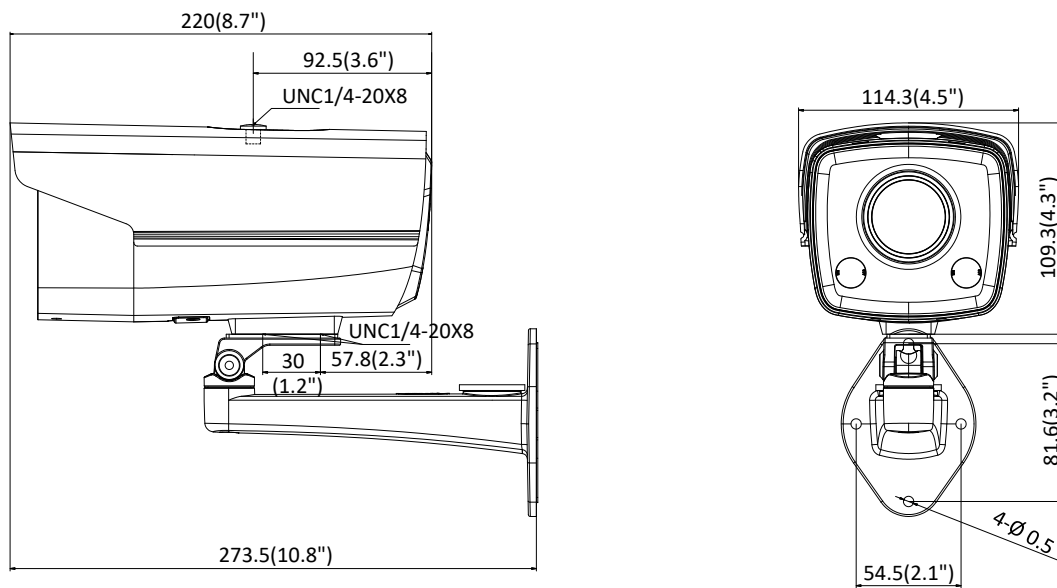

API	ONVIF (PROFILE S, PROFILE G), ISAPI
Simultaneous Live View	Up to 6 channels
User/Host	Up to 32 users 3 levels: Administrator, Operator and User
Client	iVMS-4200, Hik-Connect, iVMS-4500, iVMS-5200
Web Browser	IE8+, Chrome 31.0-44, Firefox 30.0-51, Safari 8.0+
Interface	
Communication Interface	1 RJ45 10M/100M self-adaptive Ethernet port
On-board Storage	Built-in micro SD/SDHC/SDXC slot, up to 128 GB
Reset Button	Yes
SVC	H.265 encoding and H.264 encoding support
Smart Feature-set	
Behavior Analysis	Line crossing detection, intrusion detection
General	
Operating Conditions	-30 °C to +60 °C (-22 °F to +140 °F), humidity 95% or less (non-condensing)
Power Supply	12 VDC ± 25%, 5.5 mm coaxial power plug PoE (802.3af, class 3)
Power Consumption	12 VDC, 0.5 A, max: 6 W PoE: (802.3af, 36 V to 57 V), 0.3 A to 0.1 A, max: 7.5 W
Visible Light Range	Warm white LEDs (3000K), up to 30m
Protection Level	IP67
Accessory	The wall mount is included in the package, and the wall mount model is DS-1292ZJ
Material	Front cover: metal, back cover: metal
Dimensions	Camera: 114 × 110 × 220 mm (4.5" × 4.3" × 8.7")
Weight	Camera: 920 g (2 lb.)

Available Models

DS-2CD2T47G3E-L (4/6 mm)

Dimensions

Unit: mm

Accessories

Distributed by

DS-1299ZJ
Pendant Mount

DS-1298ZJ
Wall mount