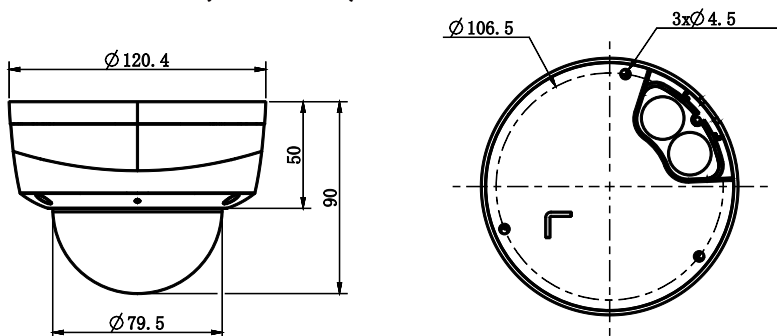

* Listed resolutions are only selectable options. It does not mean that all streams can work at their maximum resolution at the same time.

AVAILABLE MODEL

TC-C34KS SPEC: I3/E/Y/2.8MM/V4.0

DIMENSIONS (Unit: mm)